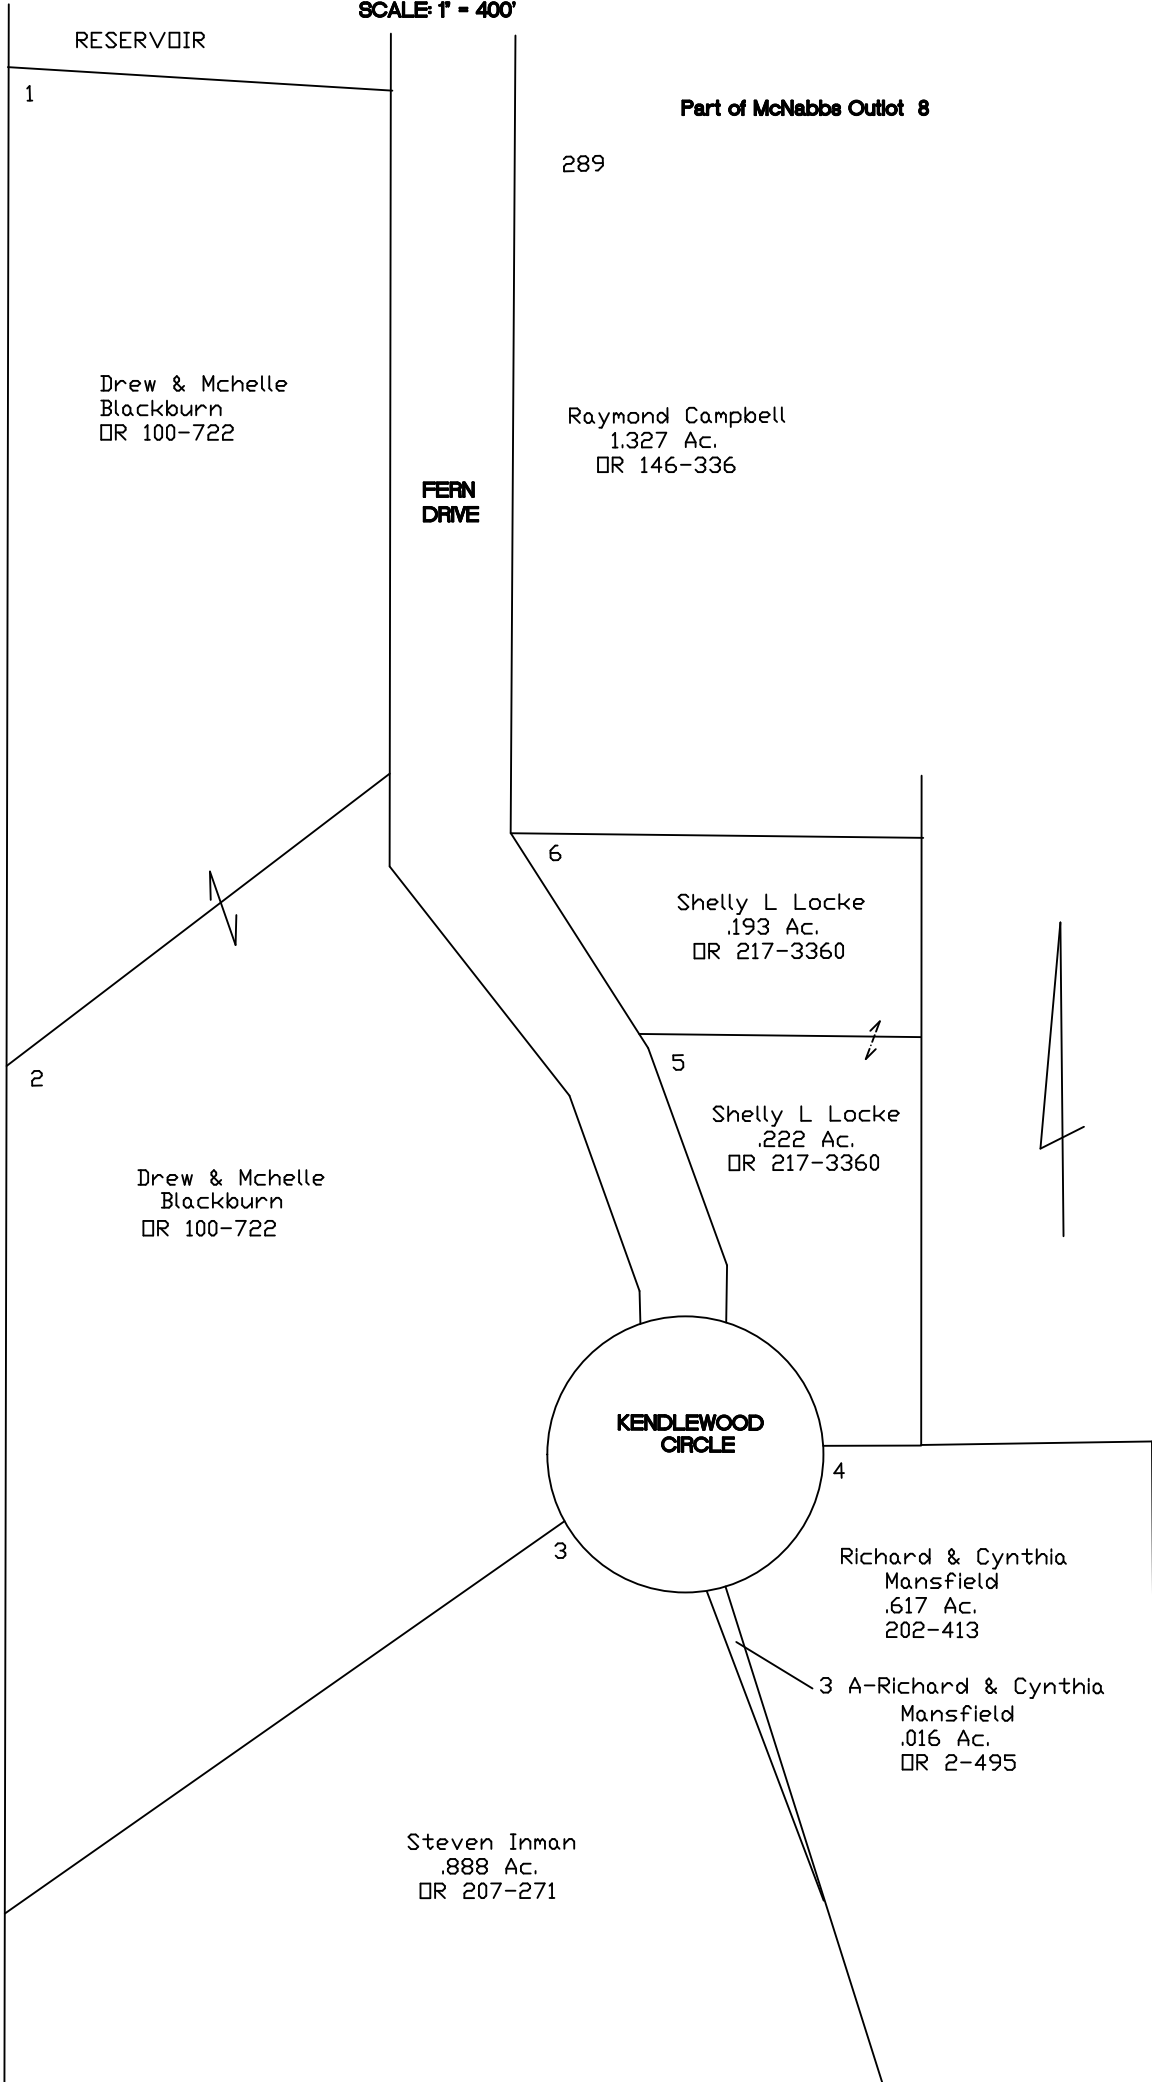

# MCCONNELLSVILLE VILLAGE

## KENDLEWOOD SUBDIVISION

SCALE: 1" = 400'

RESERVOIR

1

Drew & Mchelle  
Blackburn  
OR 100-722

FERN  
DRIVE

289

Raymond Campbell  
1.327 Ac.  
OR 146-336

Part of McNabbs Outlot 8

6

Shelly L Locke  
.193 Ac.  
OR 217-3360

2

Drew & Mchelle  
Blackburn  
OR 100-722

5

Shelly L Locke  
.222 Ac.  
OR 217-3360

KENDLEWOOD  
CIRCLE