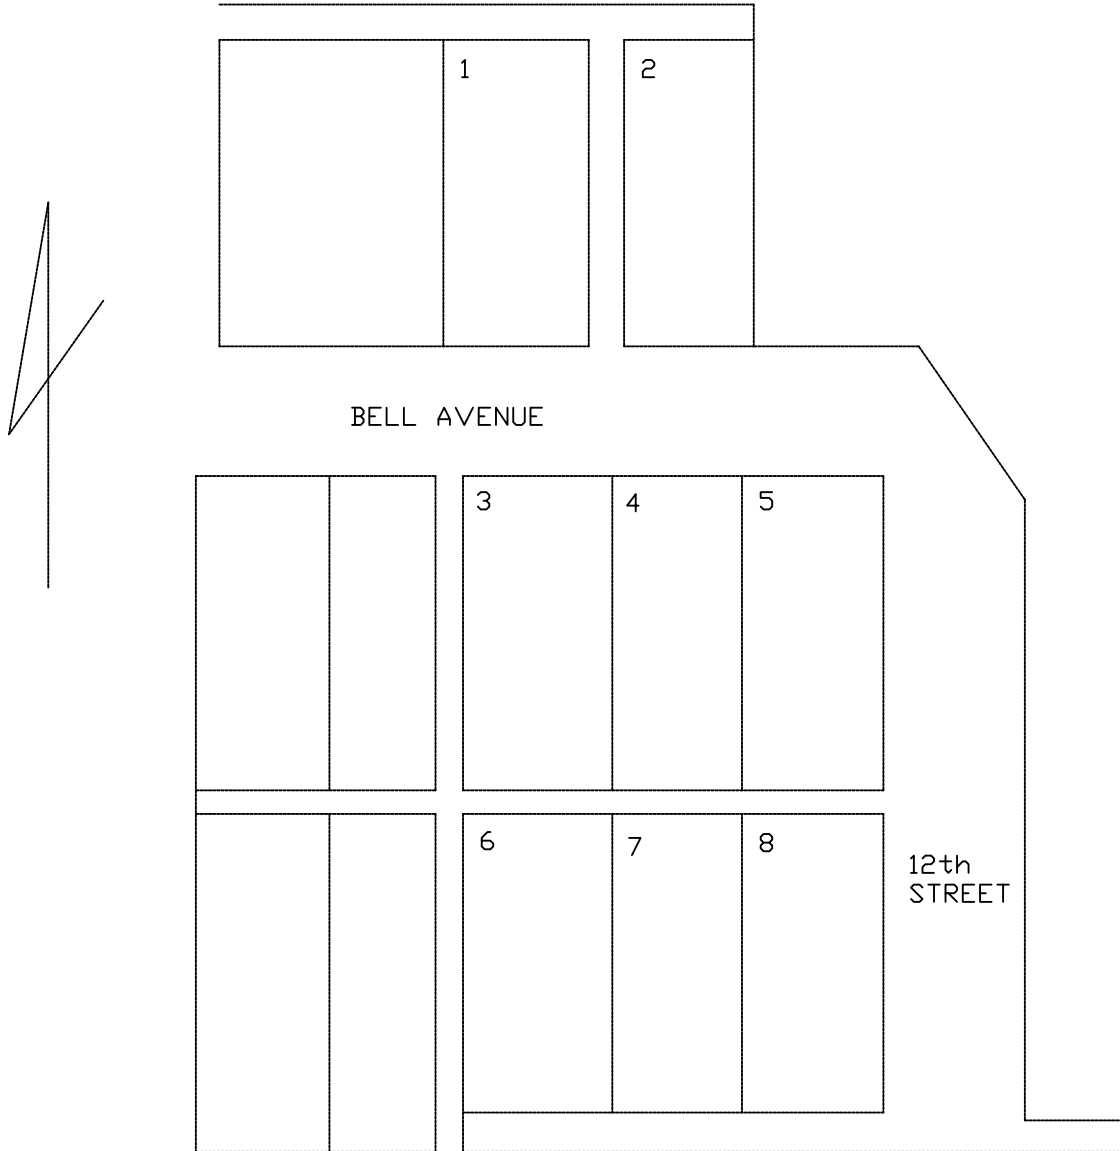

MCCONNELSVILLE VILLAGE

MCCONNELS THIRD ADDITION - 39

- | | |
|-----------------------------|-------------|
| 1 - Daniel Downs | OR 205-2068 |
| 2 - John & Annette Lynn | OR 49-1 |
| 3 - Jeffrey & Robin Eveland | OR 77-240 |
| 4 - Kevin Nelson | OR 136-719 |
| 5 - Shawn A Ferguson | OR 227-496 |
| 6 - Richard & Brenda Fox | OR 145-248 |
| 7 - Richard & Brenda Fox | OR 58-128 |
| 8 - Richard & Brenda Fox | OR 58-128 |