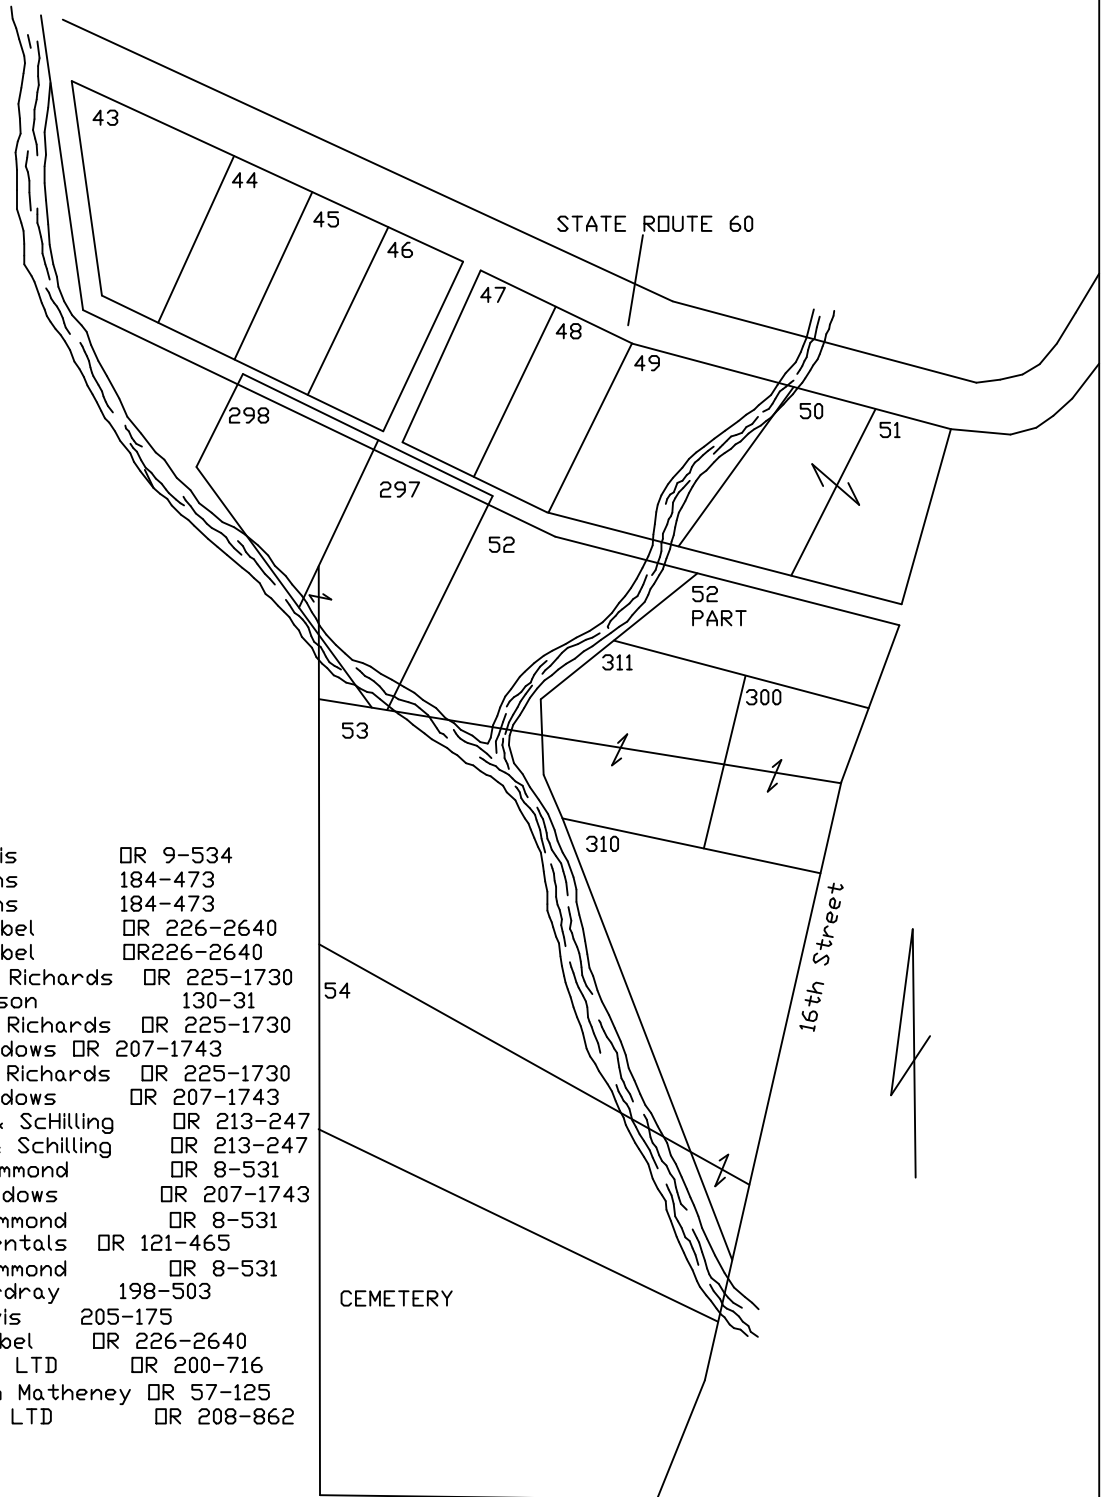

# MCCONNELLSVILLE VILLAGE

MCCONNELLS 3RD. ADDITION OUTLOTS - 41

- |                          |             |
|--------------------------|-------------|
| 43 Edith Morris          | OR 9-534    |
| 43 Daniel Downs          | 184-473     |
| 44 Daniel Downs          | 184-473     |
| 45 Ronald Hambel         | OR 226-2640 |
| 46 Ronald Hambel         | OR226-2640  |
| Maureen F Richards       | OR 225-1730 |
| 47 Esther Wilson         | 130-31      |
| Maureen F Richards       | OR 225-1730 |
| 48 Dudley Meadows        | OR 207-1743 |
| Maureen F Richards       | OR 225-1730 |
| 49 Dudley Meadows        | OR 207-1743 |
| 50 Matthews & Schilling  | OR 213-247  |
| 51 Matthews & Schilling  | OR 213-247  |
| 52 Maurice Hammond       | OR 8-531    |
| Dudley Meadows           | OR 207-1743 |
| 53 Maurice Hammond       | OR 8-531    |
| Rhetts Rentals           | OR 121-465  |
| 54 Maurice Hammond       | OR 8-531    |
| James Cordray            | 198-503     |
| 297 Walter Davis         | 205-175     |
| 298 Ronald Hambel        | OR 226-2640 |
| 300 JJM Morgan LTD       | OR 200-716  |
| 310 Rhett & Tim Matheney | OR 57-125   |
| 311 JJM Morgan LTD       | OR 208-862  |

CEMETERY