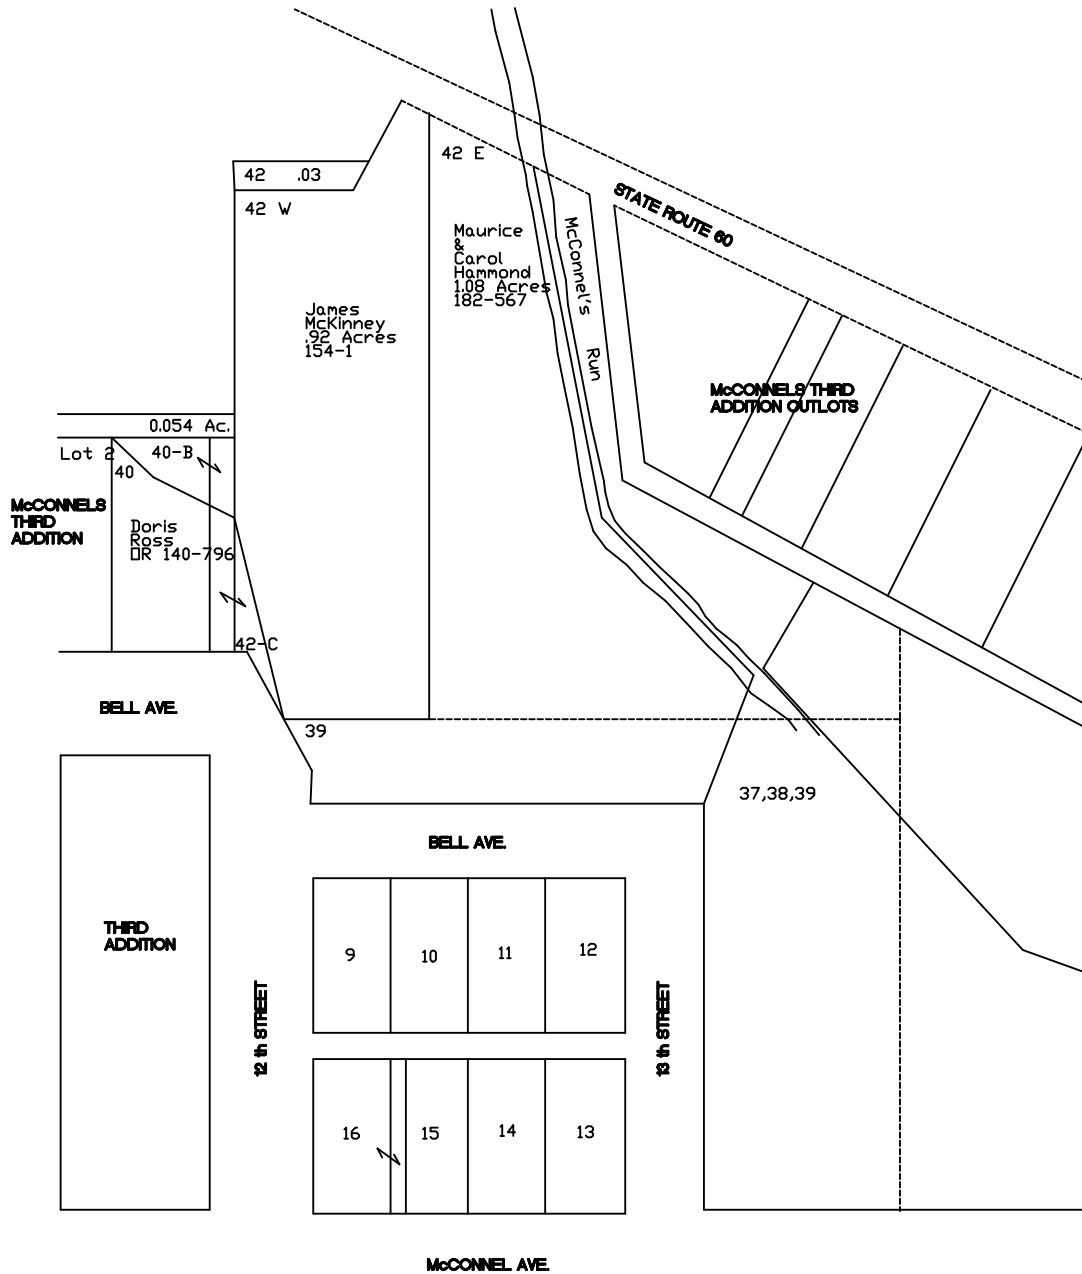

MCCONNELSVILLE VILLAGE

MCCONNELS THIRD ADDITION & VICINITY - 40

- | | |
|---------------------------------|-------------|
| 9 - Randall D Haines | DR 218-2140 |
| 10 - Samuel & Shirley Bellville | DR 181-293 |
| 11 - Maddi A Drake | DR 202-3388 |
| 12 - Joyce A Drake | DR 225-1326 |
| 13 - Judith Bragg | DR 108-527 |
| 14 - James D Hardin | DR 224-1515 |
| 15 - Rick Fox | DR 204-897 |
| Gregory Hanson | DR 210-343 |
| 16 - Rick Fox | DR 204-897 |
| 37 - Maurice Hammond | DR 8-531 |
| 38 - Maurice Hammond | DR 8-531 |
| 39 - Maurice Hammond | DR 8-531 |
| Walter Price | DR 205-175 |
| 42 - Gene & Margaret McCormick | DR 119-53 |
| Dudley & Duncan Meadows | DR 50-272 |
| 39 - Dudley & Duncan Meadows | DR 50-272 |