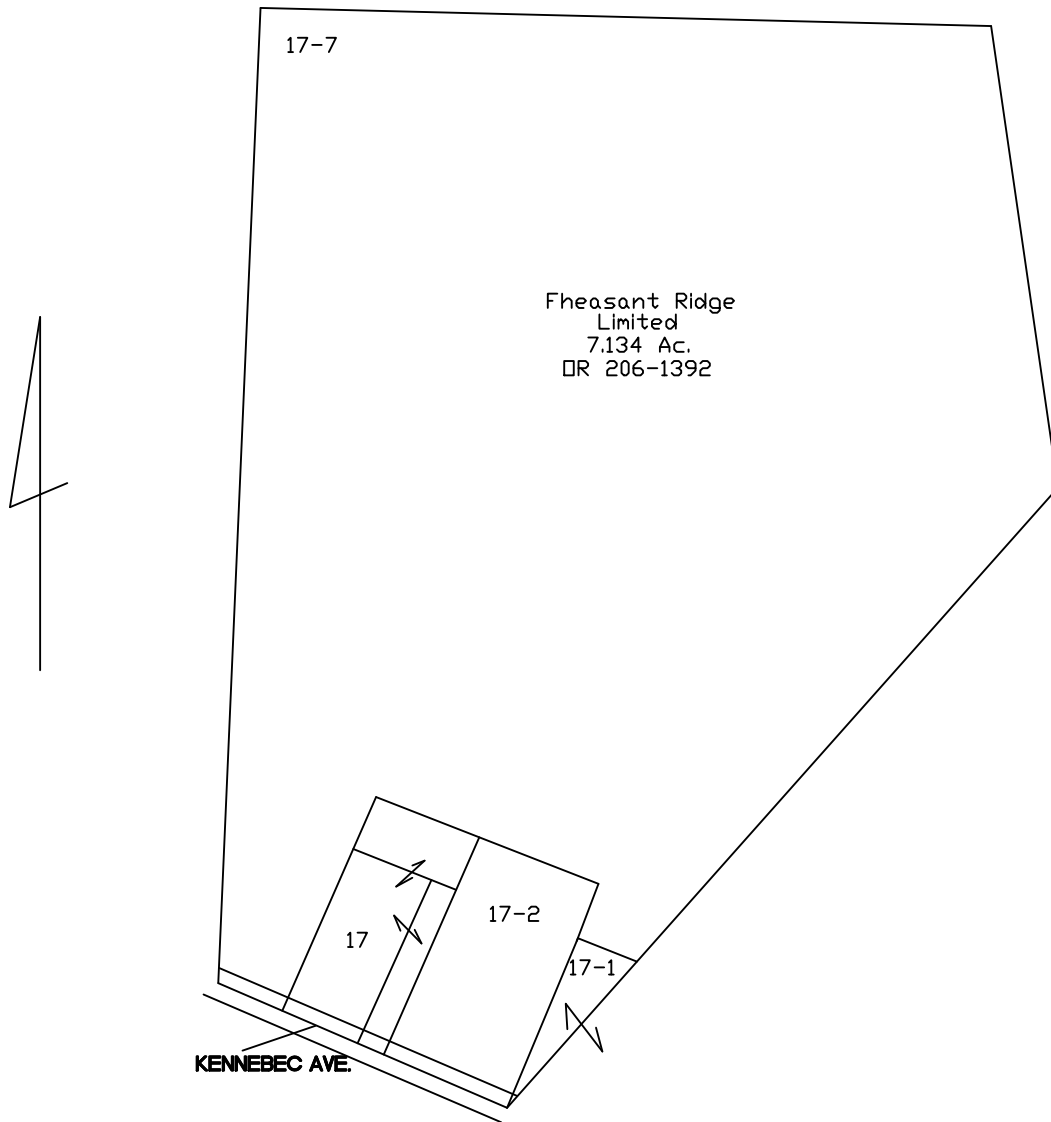

MCCONNELSVILLE VILLAGE

RANGE 12

TOWNSHIP 10

SECTION 11

McNABBS OUTLOTS #17 - 9 - E

- | | | | |
|------|-------------------------|------------|------------|
| 17-1 | Bartley W Brown | OR 202-157 | |
| 17 | JJM Morgan LTD | 0.074 Ac. | OR 225-420 |
| 17-2 | Robert J Christie et2al | 0.284 Ac. | OR 225-426 |