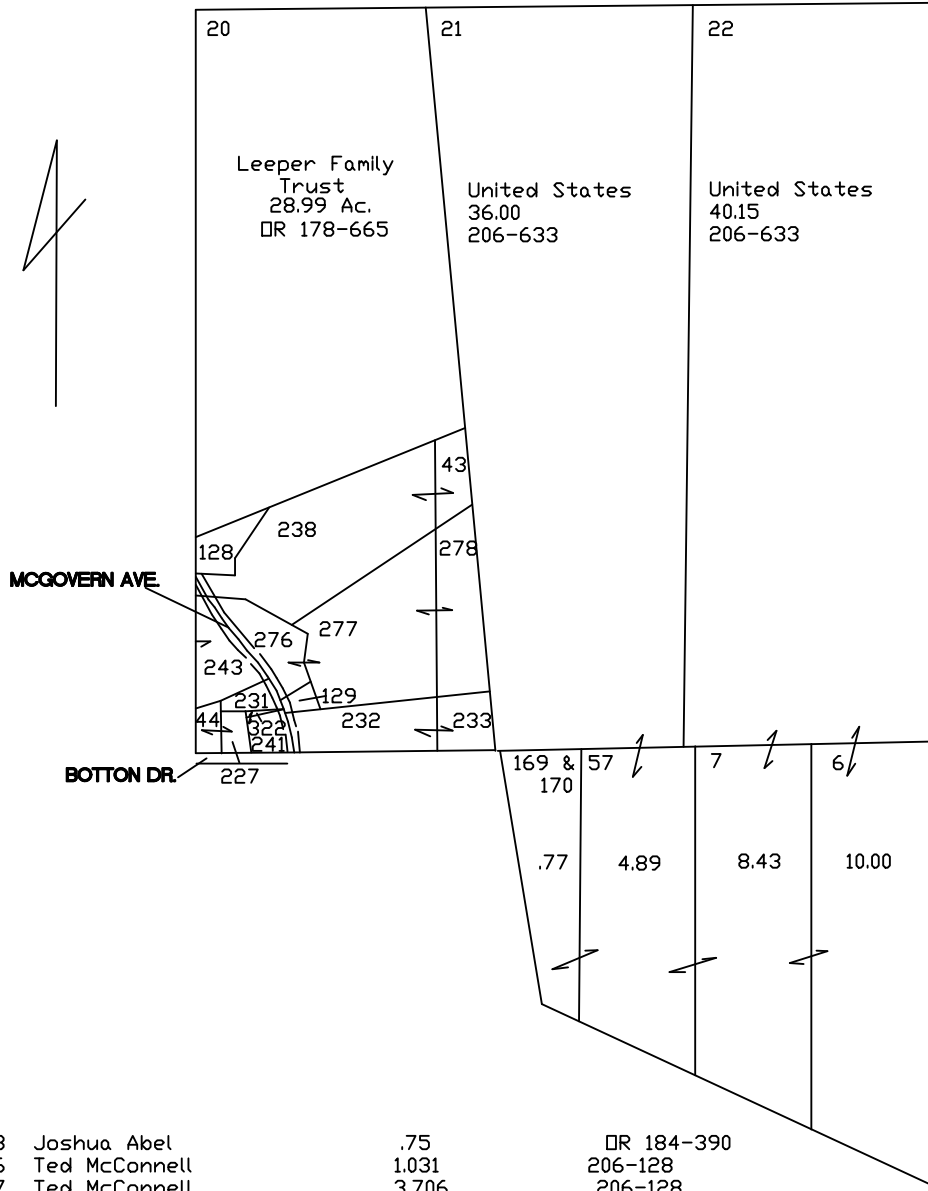

MCCONNELLSVILLE VILLAGE

RANGE 12 TOWNSHIP 10 SECTION 11 NORTHEAST PORTION SEC 11 -14&15

| | | | |
|-----|------------------------|-------|------------|
| 243 | Joshua Abel | .75 | OR 184-390 |
| 276 | Ted McConnell | 1.031 | 206-128 |
| 277 | Ted McConnell | 3.706 | 206-128 |
| 278 | Ted McConnell | 2.03 | 206-128 |
| 232 | Derek B Rush | 1.40 | OR 220-474 |
| 233 | Derek B Rush | .61 | OR 220-474 |
| 128 | Nina Lawrence et. al. | .98 | 196-202 |
| 129 | Derek B Rush | .214 | OR 220-474 |
| 43 | L. Daniel Living Trust | .57 | OR 44-480 |
| 238 | L. Daniel Living Trust | 4.30 | OR 44-480 |
| 231 | Lisa Post | 0.41 | OR 182-151 |
| 241 | James A Weaver | .359 | OR 225-973 |
| 322 | James A Weaver | 0.029 | OR 225-973 |
| 44 | Jack Bonsell | .20 | 188-771 |
| 227 | Jack Bonsell | .259 | 188-771 |